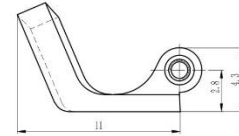

庄头 Lug
XC3596-46/Y