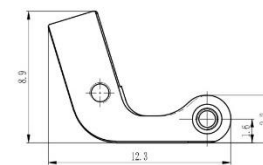

材料/Material: 不锈钢/Stainless steel

庄头 Lug  
XCP4172C32-W

材料/Material: 无铅白铜/Lead free nickel silver

庄头 Lug  
XCP4174A32-W

材料/Material: 无铅白铜/Lead free nickel silver

庄头 Lug  
XCP4178A30-W

材料/Material: 无铅白铜/Lead free nickel silver