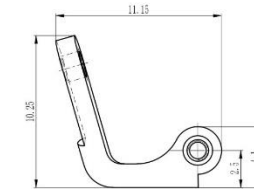

庄头 Lug  
XCA4062-30-W

材料/Material: 无铅白铜/Lead free nickel silver

庄头 Lug  
XCA4134-35-W

材料/Material: 无铅白铜/Lead free nickel silver

标准螺丝 Standard screw

如需特殊螺丝, 请联系我们。If need any special screw, Please contact us.