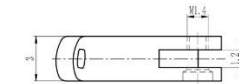

庄头 Lug
XCA4062-30-W

材料/Material: 无铅白铜/Lead free nickel silver

材料/Material: 无铅白铜/Lead free nickel silver