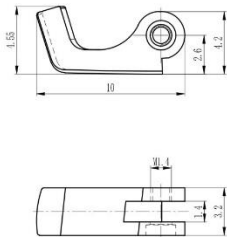

庄头 Lug
XCA4148-45-W
材料/Material:无铅白铜/Lead free nickel silver

庄头 Lug
XCP3618-32/Y
材料/Material:无铅白铜/Lead free nickel silver

标准螺丝 Standard screw
如需特殊螺丝, 请联系我们。If need any special screw, Please contact us.
材料/Material:不锈钢/Stainless steel

标准螺丝 Standard screw
如需特殊螺丝, 请联系我们。If need any special screw, Please contact us.
材料/Material:不锈钢/Stainless steel