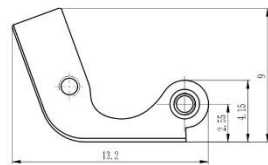

庄头 Lug
XCP4164A31-W

材料/Material: 无铅白铜/Lead free nickel silver

标准螺丝 Standard screw

如需特殊螺丝, 请联系我们。If need any special screw, Please contact us.

材料/Material: 不锈钢/Stainless steel