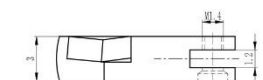

材料/Material: 不锈钢/Stainless steel

庄头 Lug  
XCP4172C32-W

材料/Material: 无铅白铜/Lead free nickel silver

庄头 Lug  
XCP4174A32-W

材料/Material: 无铅白铜/Lead free nickel silver

庄头 Lug  
XCP4178A30-W

材料/Material: 无铅白铜/Lead free nickel silver