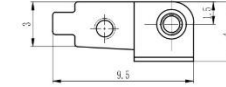

标准螺丝 Standard screw

如需特殊螺丝, 请联系我们。If need any special screw, Please contact us.

材料/Material: 不锈钢/Stainless steel

庄头 Lug  
XC3596-46/Y

材料/Material: 无铅白铜/Lead free nickel silver

庄头 Lug  
XC3600-36/W

材料/Material: 无铅白铜/Lead free nickel silver