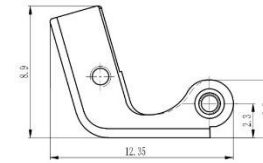

庄头 Lug
XCP4174A32-W

材料/Material: 无铅白铜/Lead free nickel silver