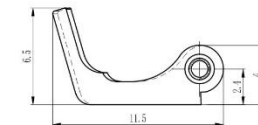

材料/Material: 无铅白铜/Lead free nickel silver

材料/Material: 无铅白铜/Lead free nickel silver