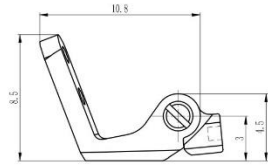

材料/Material: 无铅白铜/Lead free nickel silver