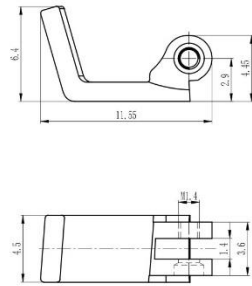

庄头 Lug
XCA4148-45-W
材料/Material:无铅白铜/Lead free nickel silver