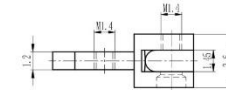

庄头 Lug  
XCA4062-30-W

材料/Material: 无铅白铜/Lead free nickel silver

庄头 Lug  
XCA4134-35-W

材料/Material: 无铅白铜/Lead free nickel silver

标准螺丝 Standard screw

如需特殊螺丝, 请联系我们。If need any special screw, Please contact us.