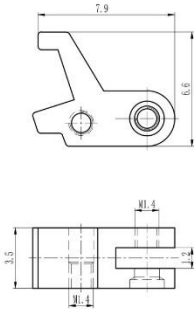

庄头 Lug
XC3536-35/WG01

材料/Material: 无铅白铜/Lead free nickel silver

标准螺丝 Standard screw

如需特殊螺丝, 请联系我们。If need any special screw, Please contact us.

材料/Material: 不锈钢/Stainless steel