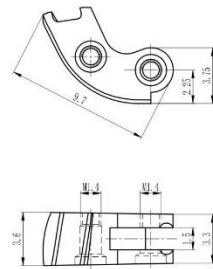

庄头 Lug
XCA4148-45-W
材料/Material:无铅白铜/Lead free nickel silver

庄头 Lug
XCP3618-32/Y
材料/Material:无铅白铜/Lead free nickel silver

标准螺丝 Standard screw
如需特殊螺丝, 请联系我们。If need any special screw, Please contact us.
材料/Material:不锈钢/Stainless steel

标准螺丝 Standard screw
如需特殊螺丝, 请联系我们。If need any special screw, Please contact us.
材料/Material:不锈钢/Stainless steel