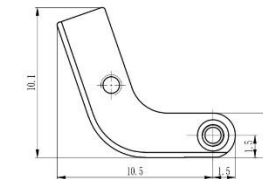

庄头 Lug  
XCP4212A30-Y

材料/Material: 无铅白铜/Lead free nickel silver

标准螺丝 Standard screw

如需特殊螺丝, 请联系我们。If need any special screw, Please contact us.

材料/Material: 不锈钢/Stainless steel