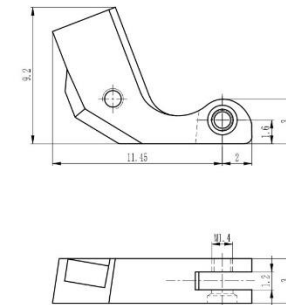

**庄头 Lug**  
XC3640-33/W  
材料/Material:无铅白铜/Lead free nickel silver

**庄头 Lug**  
XCP4034-30-Y  
材料/Material:无铅白铜/Lead free nickel silver

标准螺丝 Standard screw  
如需特殊螺丝, 请联系我们。If need any special screw, Please contact us.  
材料/Material:不锈钢/Stainless steel