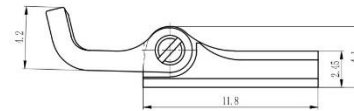

庄头 Lug
XCP4172C32-W

材料/Material: 无铅白铜/Lead free nickel silver