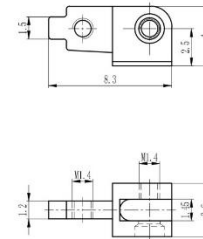

庄头 Lug
XCA4214-36-WN
材料/Material:无铅白铜/Lead free nickel silver