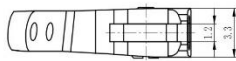

庄头 Lug
XCP4146A33-W

材料/Material: 无铅白铜/Lead free nickel silver