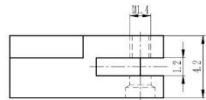

庄头 Lug
XCP409DA42-Y

材料/Material: 无铅白铜/Lead free nickel silver