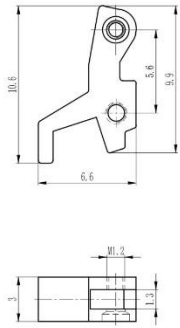

庄头 Lug
XCA4136-30-WN
材料/Material:无铅白铜/Lead free nickel silver