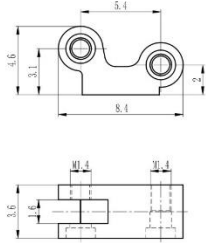

庄头 Lug
XC3288-36/0

材料/Material: 无铅白铜/Lead free nickel silver