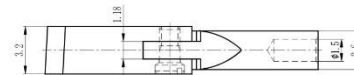

庄头 Lug
XCP4172C32-W

材料/Material: 无铅白铜/Lead free nickel silver