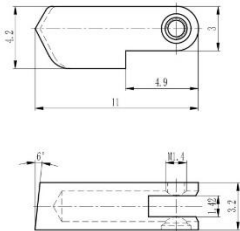

庄头 Lug
XC3438A32/W

材料/Material: 无铅白铜/Lead free nickel silver