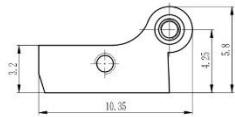

庄头 Lug
XCP409DA42-Y

材料/Material: 无铅白铜/Lead free nickel silver