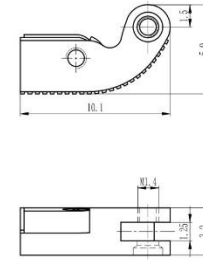

庄头 Lug
XCP3618-32/Y
材料/Material:无铅白铜/Lead free nickel silver