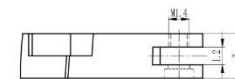

庄头 Lug
XCP4178A30-W

材料/Material: 无铅白铜/Lead free nickel silver