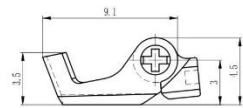

标准螺丝 Standard screw  
如需特殊螺丝, 请联系我们。If need any special screw, Please contact us.  
材料/Material:不锈钢/Stainless steel

庄头 Lug  
XCP409DA42-Y

材料/Material: 无铅白铜/Lead free nickel silver

庄头 Lug  
XCP4146A33-W

材料/Material: 无铅白铜/Lead free nickel silver