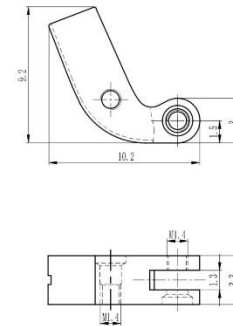

**庄头 Lug**  
XC3640-33/W  
材料/Material:无铅白铜/Lead free nickel silver

**庄头 Lug**  
XCP4034-30-Y  
材料/Material:无铅白铜/Lead free nickel silver

标准螺丝 Standard screw  
如需特殊螺丝, 请联系我们。If need any special screw, Please contact us.  
材料/Material:不锈钢/Stainless steel