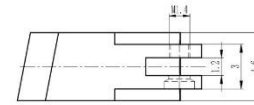

标准螺丝 Standard screw

如需特殊螺丝, 请联系我们。If need any special screw, Please contact us.

材料/Material: 不锈钢/Stainless steel

庄头 Lug  
XC3596-46/Y

材料/Material: 无铅白铜/Lead free nickel silver

庄头 Lug  
XC3600-36/W

材料/Material: 无铅白铜/Lead free nickel silver