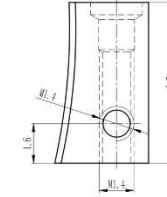

锁块 Rim lock
XKX26A65-W

材料/Material:无铅白铜/Lead free nickel silver