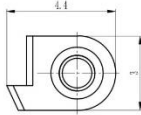

锁块 Rim lock
XKL33K30-W

材料/Material:无铅白铜/Lead free nickel silver