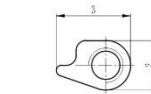

锁块 Rim lock
XK27A15-W

材料/Material:无铅白铜/Lead free nickel silver