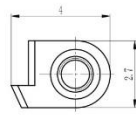

锁块 Rim lock
XKL36-35-W

材料/Material:无铅白铜/Lead free nickel silver