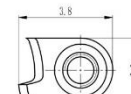

锁块 Rim lock
XKX42-19-W

材料/Material:无铅白铜/Lead free nickel silver

标准螺丝 Standard screw

如需特殊螺丝, 请联系我们。If need any special screw, Please contact us.

材料/Material:不锈钢/Stainless steel

标准螺丝 Standard screw

如需特殊螺丝, 请联系我们。If need any special screw, Please contact us.