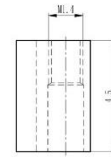

锁块 Rim lock
XK20-4.5C

材料/Material:无铅白铜/Lead free nickel silver