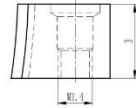

锁块 Rim lock
XKL27F30-W

材料/Material:无铅白铜/Lead free nickel silver