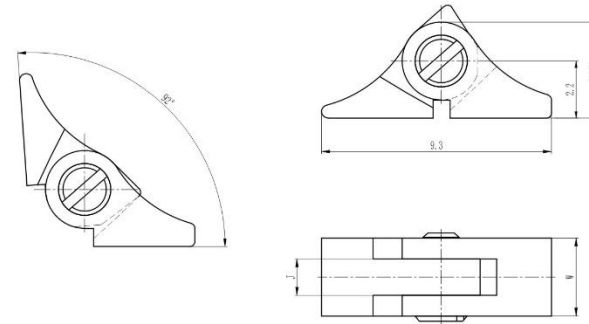

**双牙 Female hinge**

W	J	型号/CODE
2.5	1.2	XB020A25/W

材料/Material: 无铅白铜/Lead free nickel silver

**标准螺丝 Standard screw**

如需特殊螺丝, 请联系我们。If need any special screw, Please contact us.

材料/Material: 不锈钢/Stainless steel