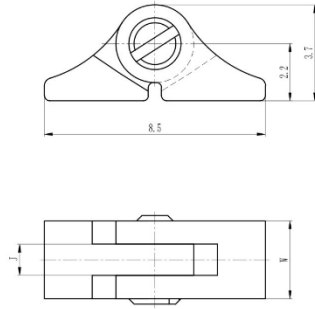

W	J	型号/CODE
3.0	1.4	XB020F30×92° /W

材料/Material: 无铅白铜/Lead free nickel silver

**标准螺丝 Standard screw**

如需特殊螺丝, 请联系我们。If need any special screw, Please contact us.

材料/Material: 不锈钢/Stainless steel

**对口铰 Regular hinge for metal frame**