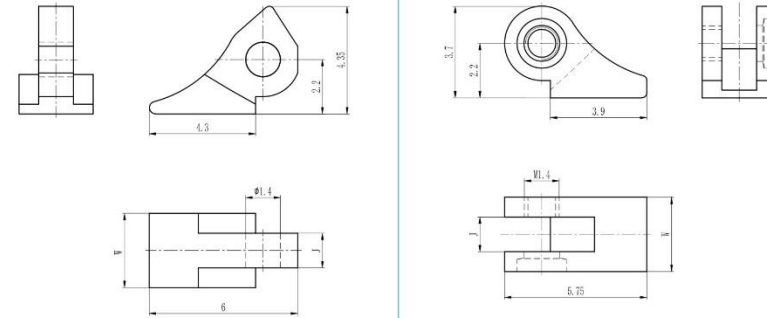

单牙 Male hinge

W	J	型号/CODE
3.0	1.4	XB387-30/W

材料/Material: 无铅白铜/Lead free nickel silver

双牙 Female hinge

W	J	型号/CODE
3.0	1.4	XB020F30×92° /W

材料/Material: 无铅白铜/Lead free nickel silver

标准螺丝 Standard screw

如需特殊螺丝, 请联系我们。If need any special screw, Please contact us.

材料/Material: 不锈钢/Stainless steel