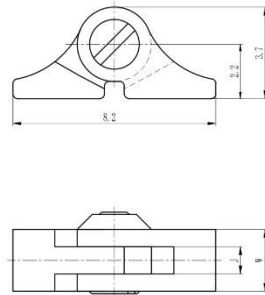

对口铰 Regular hinge for metal frame

W	J	型号/CODE
2.5	1.2	XBP4070-25-W

材料/Material: 无铅白铜/Lead free nickel silver