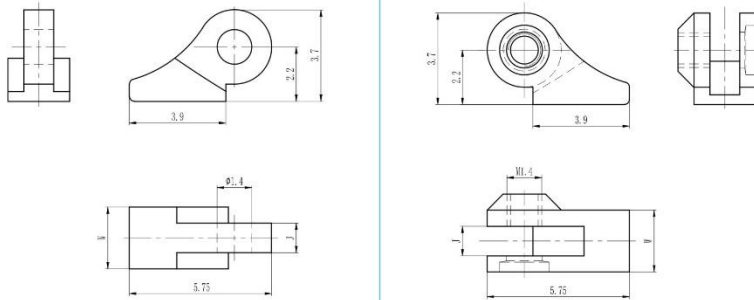

单牙 Male hinge

W	J	型号/CODE
2.5	1.2	XB019A25/W

材料/Material: 无铅白铜/Lead free nickel silver

双牙 Female hinge

W	J	型号/CODE
2.5	1.2	XB020A25/W

材料/Material: 无铅白铜/Lead free nickel silver

标准螺丝 Standard screw

如需特殊螺丝, 请联系我们。If need any special screw, Please contact us.

材料/Material: 不锈钢/Stainless steel