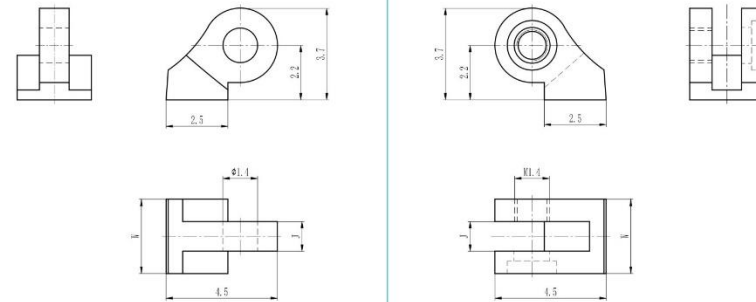

单牙 Male hinge

W	J	型号/CODE
3.0	1.2	XB001-30/W
3.5	1.5	XB001-35/W

材料/Material:无铅白铜/Lead free nickel silver

双牙 Female hinge

W	J	型号/CODE
3.0	1.2	XB004-30/W
3.5	1.5	XB004-35/W

材料/Material:无铅白铜/Lead free nickel silver

标准螺丝 Standard screw

如需特殊螺丝，请联系我们。If need any special screw, Please contact us.

材料/Material:不锈钢/Stainless steel