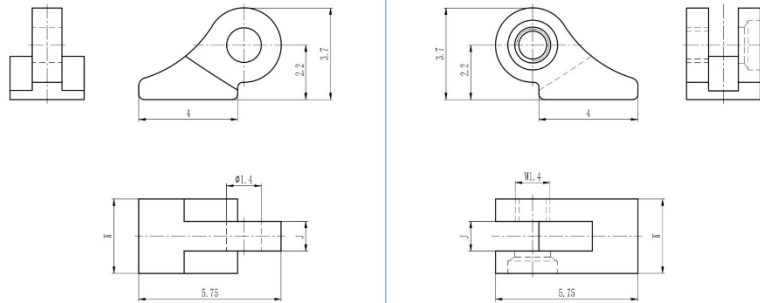

单牙 Male hinge

W	J	型号/CODE
3.0	1.2	CB3313-30/Y

材料/Material: 不锈钢/Stainless steel

双牙 Female hinge

W	J	型号/CODE
3.0	1.2	CB3204-30/Y

材料/Material: 不锈钢/Stainless steel

标准螺丝 Standard screw

如需特殊螺丝，请联系我们。If need any special screw, Please contact us.

材料/Material: 不锈钢/Stainless steel